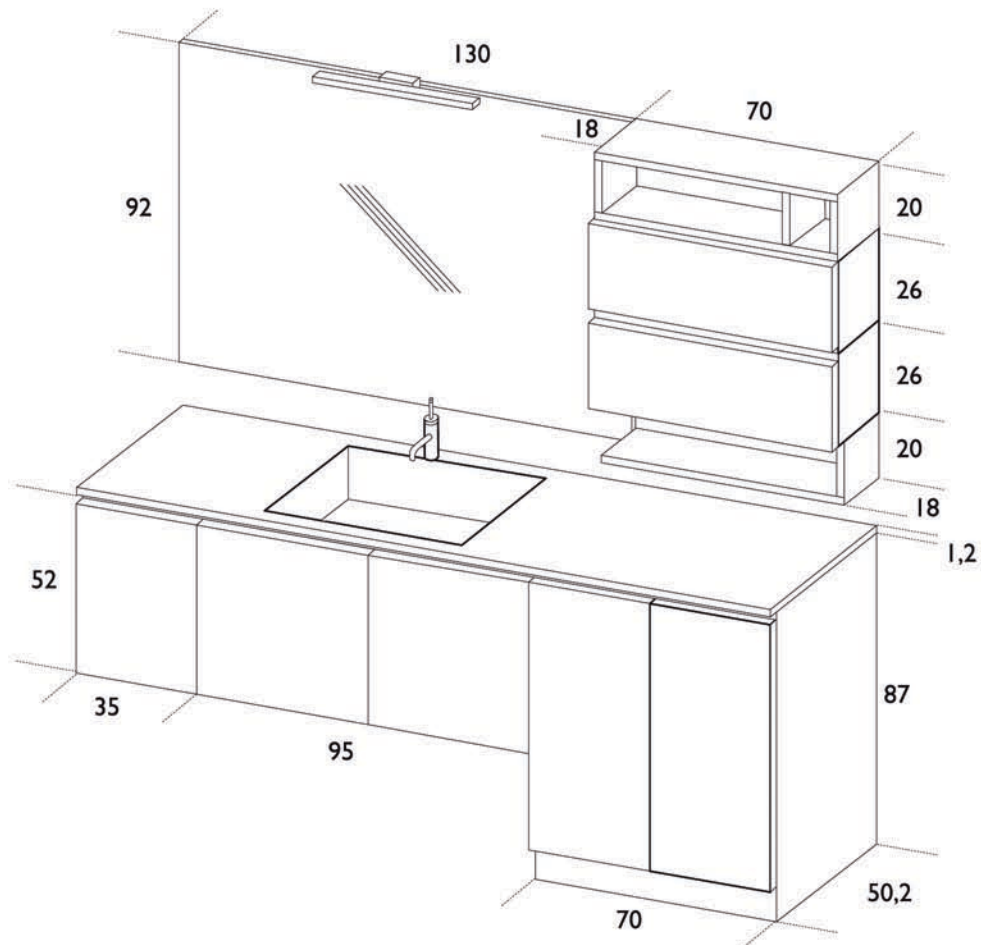

AB 6120

Olmo colorato opaco, mensola e vano a giorno laccati opachi
 Top Tecnoril Cappuccino con vasca "lavatoio" integrata

Matte coloured Elm, matt lacquered shelf and open shelf unit
 Cappuccino Tecnoril Top with integrated laundry wash-basin