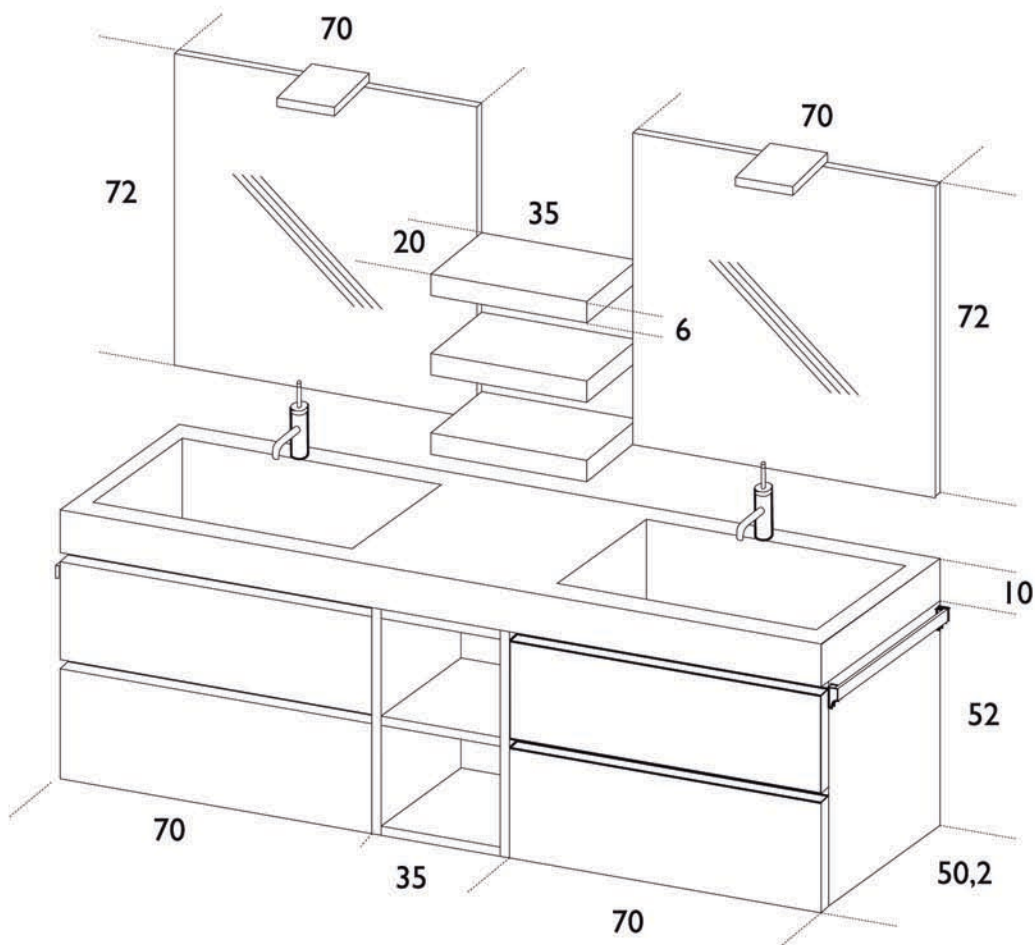

### AB 6100

Olmo Bianco Papiro, vano a giorno e mensole laccati opachi

Top Tecnoril Grigio Cemento H.10cm con vasche integrate

White Papyrus Elm, matt lacquered shelves and open shelf unit

Cement Grey Tecnoril Top H.10cm with integrated basin