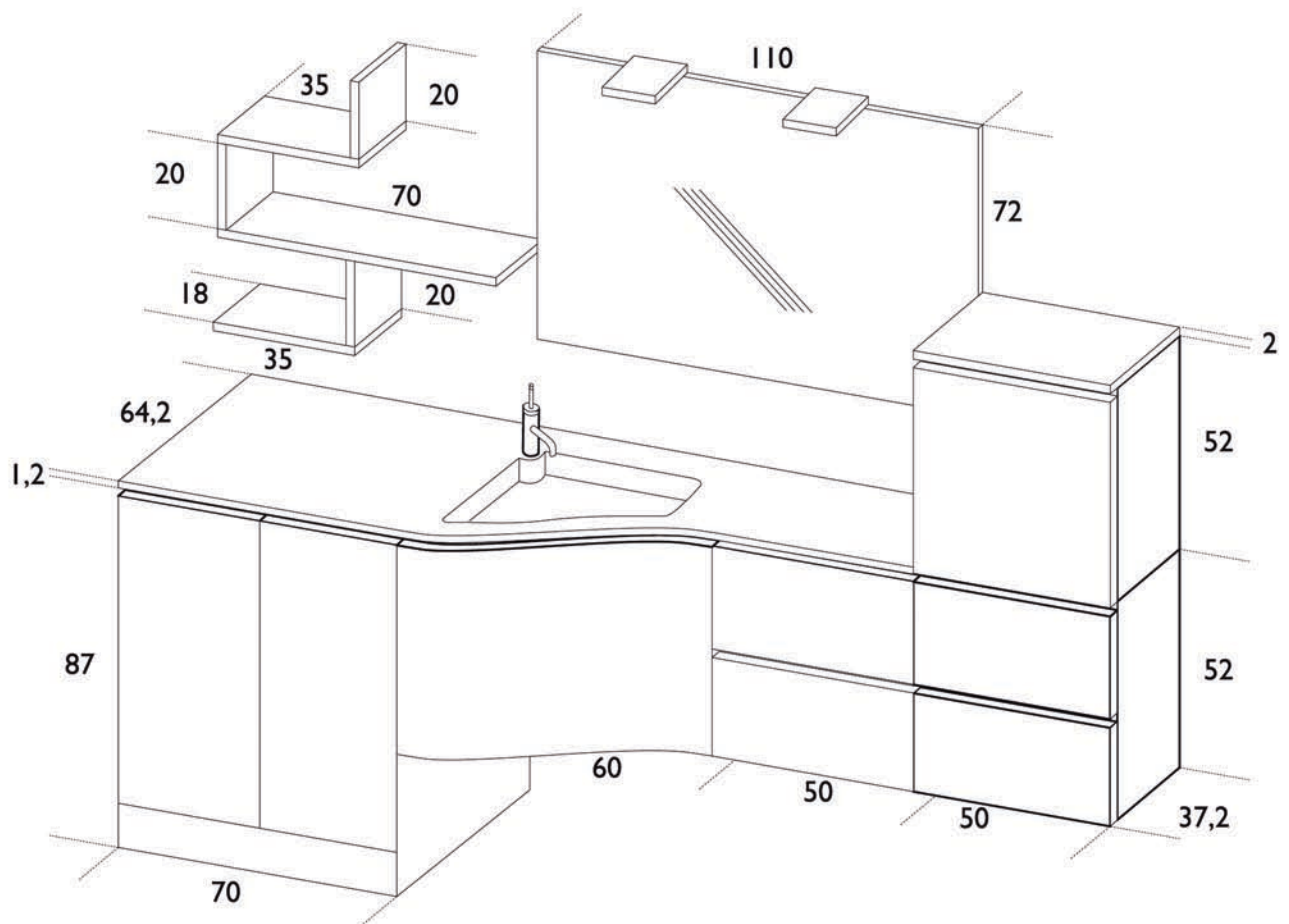

### AB 6030

Olmo colorato opaco, mensole e top laccati opachi  
Top Geacryl con vasca "lavatoio" integrata

Matte coloured Elm, matt lacquered shelves and top  
Geacryl Top with integrated laundry wash-basin