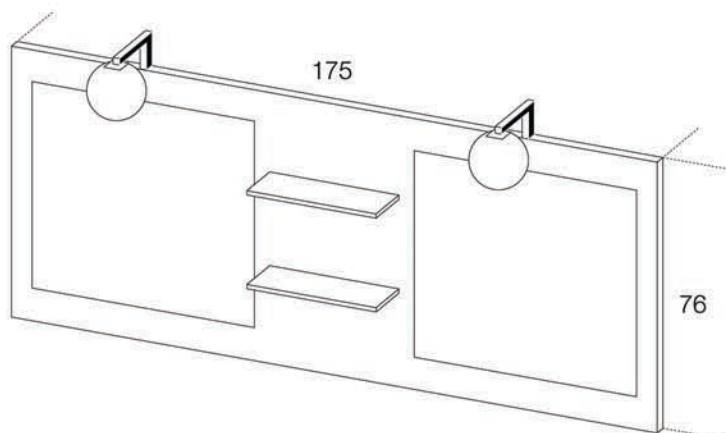

AB501

Rovere colorato
 Top vetro integrato bianco extrachiaro
 Specchio con retro serigrafato e mensole centrali

Coloured oak
 Extra clear white glass top with integrated washbasin
 Mirror with printed back and central shelves