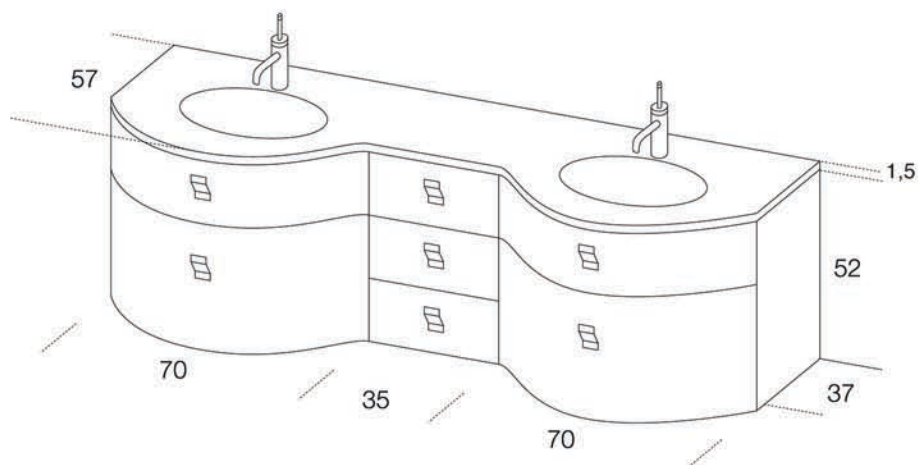

AB501

Rovere colorato
 Top vetro integrato bianco extrachiaro
 Specchio con retro serigrafato e mensole centrali

Coloured oak
 Extra clear white glass top with integrated washbasin
 Mirror with printed back and central shelves