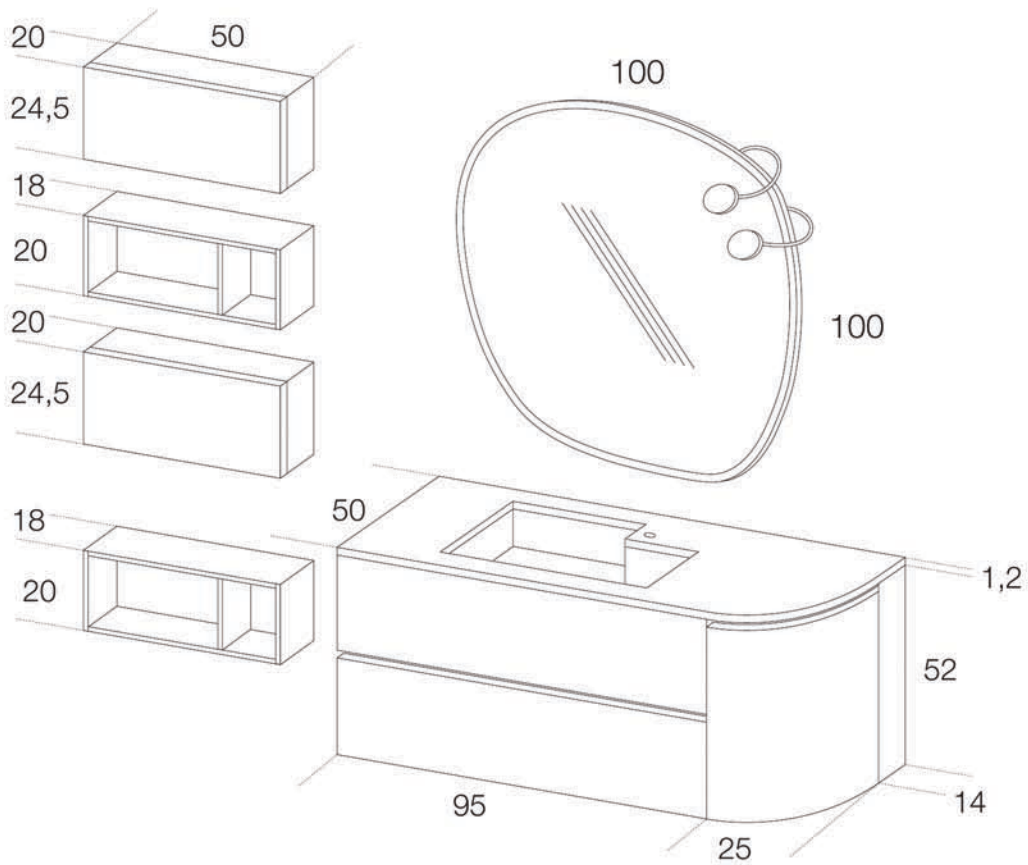

59

Laccato bianco opaco e nero opaco
 Top in Geacril bianco lucido con vasca integrata
 Specchio irregolare con bisello con lampade
 calamitate "Gilda" a LED

Matt white and matt black lacquered
 Top glossy white Geacril with integrated bowl
 Mirror irregular bevelled with magnetised
 "Gilda" LED lamps